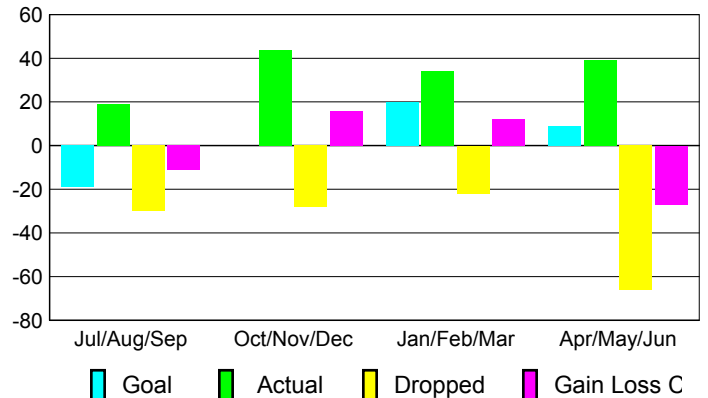

Membership Results 2009-2010

Goal, New, Dropped, Gain/Loss