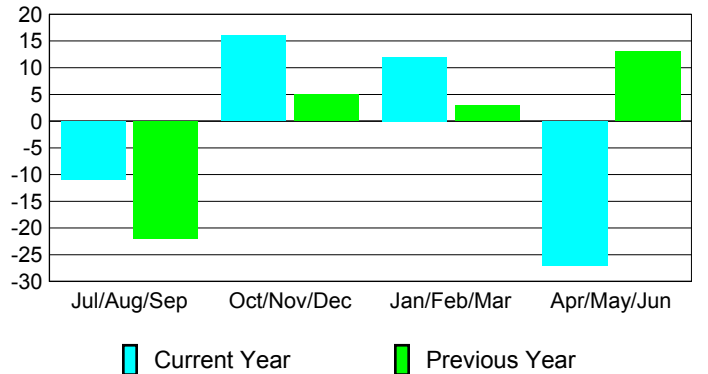

Membership Results
2009-2010

Membership
2008-2009

Month	Net Memb Goal	Actual New Memb	Actual Dropped Memb	Gain/Loss of Memb	Gain/Loss of Memb
Jul/Aug/Sep	-19	19	-30	-11	-22
Oct/Nov/Dec	0	44	-28	16	5
Jan/Feb/Mar	20	34	-22	12	3
Apr/May/June	9	39	-66	-27	13
Totals	10	136	-146	-10	-1

Membership Results 2009-2010

Goal, New, Dropped, Gain/Loss

Comparison of Membership Gain/Loss

Current Year Compared to the Previous Year

Gender Comparison 2009-2010